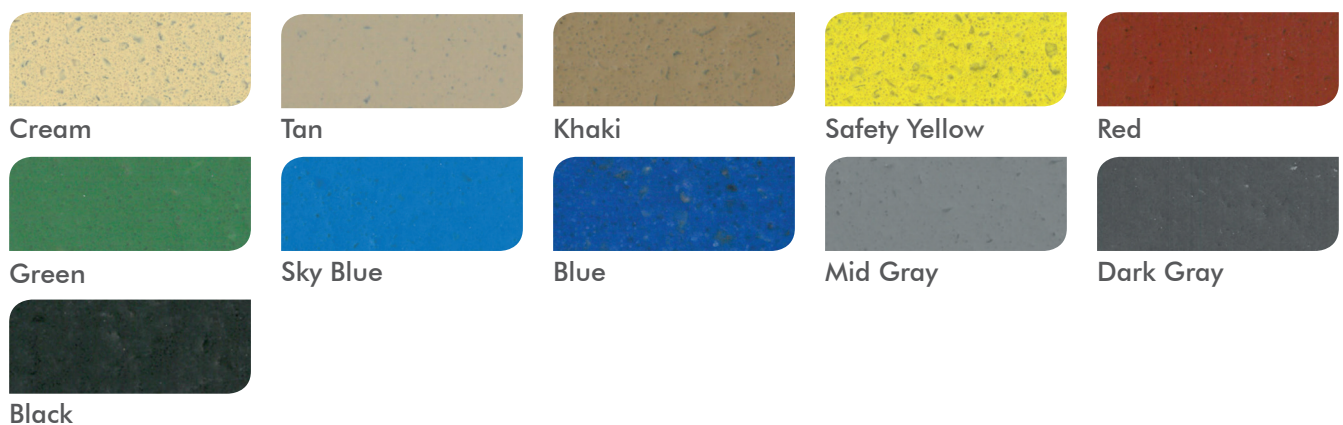

+1 936 539 6700

americas@flowcrete.com

@flowcreteamer

in /company/flowcrete-group-ltd

COLOR CHART

Epoxy - Color Packs

Cementitious Urethane - Pigment Packs

Colors shown are for preliminary color guidance only and may vary in color, texture, and sheen of actual product. Contact our customer services for a true color sample. Please refer to the data sheets for standard stocking colors. Custom colors are available with adequate lead time and minimum batch quantities.

COLOR CHART

Flake Blends

Desert Tan

Quicksilver

Cobblestone

Scarlet

Green Bay

Ice Blue