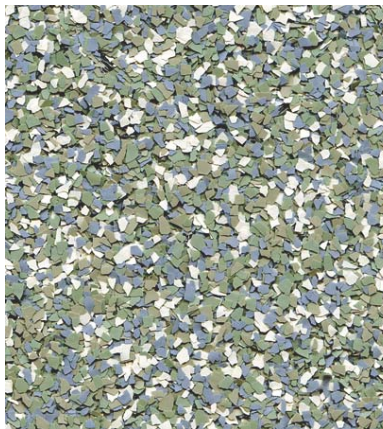

**SHALE**

DUR-A-FLEX

**ACADIA**

DUR-A-FLEX

**OLIVE STONE**

**RED ROCK**

DUR-A-FLEX

**GALAXY**

DUR-A-FLEX

**TUSCANY**

**OCEAN**

DUR-A-FLEX

**SEA GLASS**

DUR-A-FLEX

**SAHARA**

The samples shown are only close approximations and should not be used for specification purposes. Contact Dur-A-Flex to obtain actual samples for best color selection.