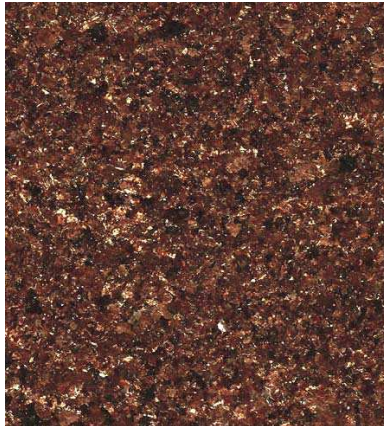

AMBER

GOLD

MIDNIGHT

AUTUMN

RUM

SILVER

NICKEL

GLIMMER

TORTOISE SHELL

The samples shown contain metallic flakes and are only close approximations and should not be used for specification purposes. Contact Dur-A-Flex to obtain actual samples for best color selection.