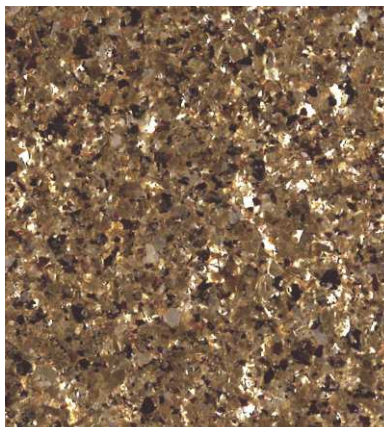

AMBER

GOLD

MIDNIGHT

AUTUMN

RUM

SILVER

NICKEL

GLIMMER

TORTOISE SHELL

The samples shown contain metallic flakes and are only close approximations and should not be used for specification purposes. Contact Dur-A-Flex to obtain actual samples for best color selection.