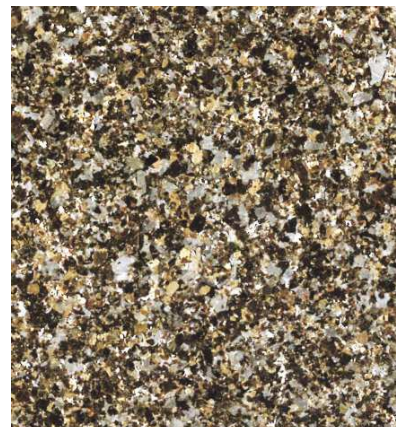

AMBER

GOLD

MIDNIGHT

AUTUMN

RUM

SILVER

NICKEL

GLIMMER

TORTOISE SHELL

The samples shown contain metallic flakes and are only close approximations and should not be used for specification purposes. Contact Dur-A-Flex to obtain actual samples for best color selection.