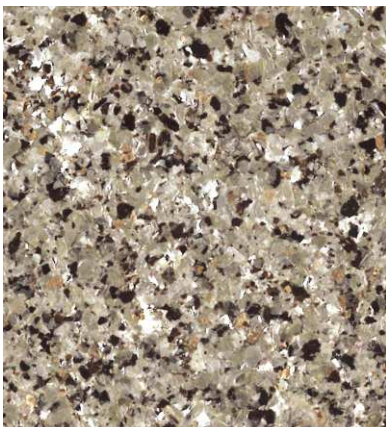

AMBER

GOLD

MIDNIGHT

AUTUMN

RUM

SILVER

NICKEL

GLIMMER

TORTOISE SHELL

The samples shown contain metallic flakes and are only close approximations and should not be used for specification purposes. Contact Dur-A-Flex to obtain actual samples for best color selection.